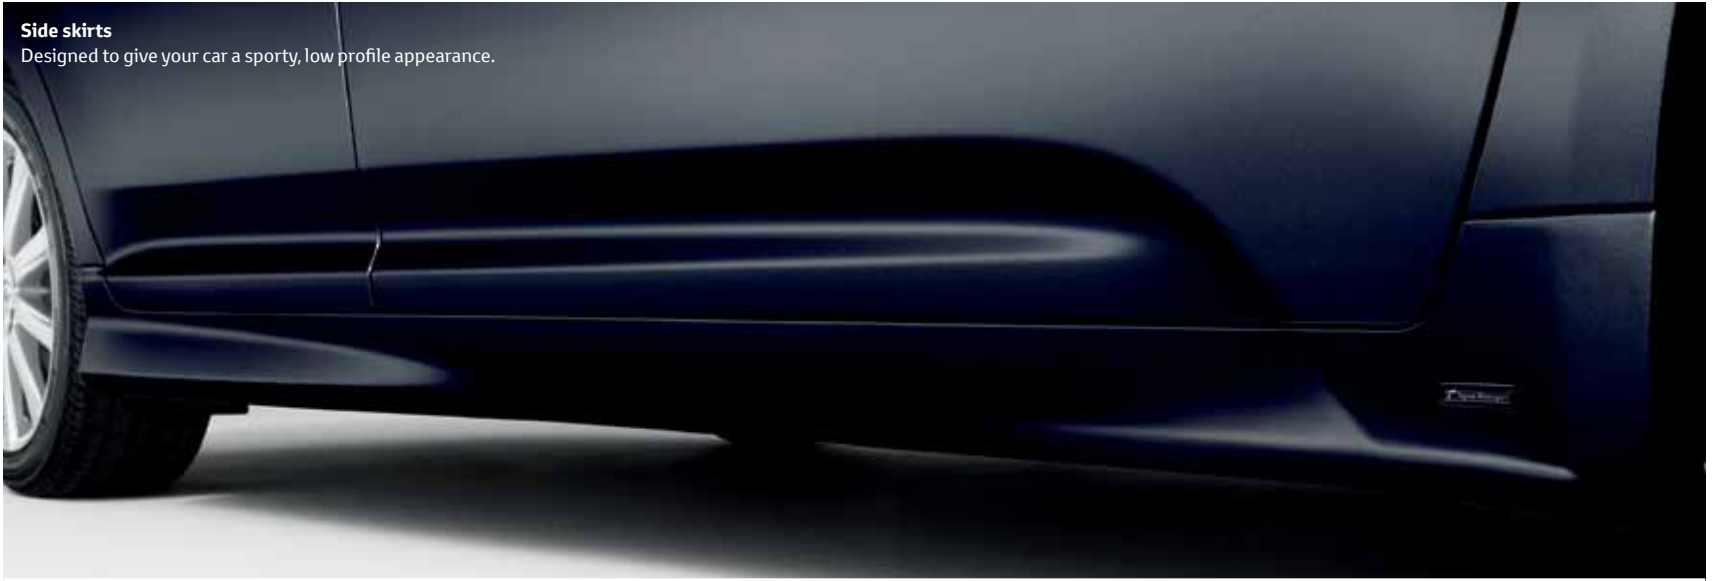

Side skirts

Designed to give your car a sporty, low profile appearance.

Rear skirt (Wagon)

Fits neatly around the exhaust to reduce the road to car height.