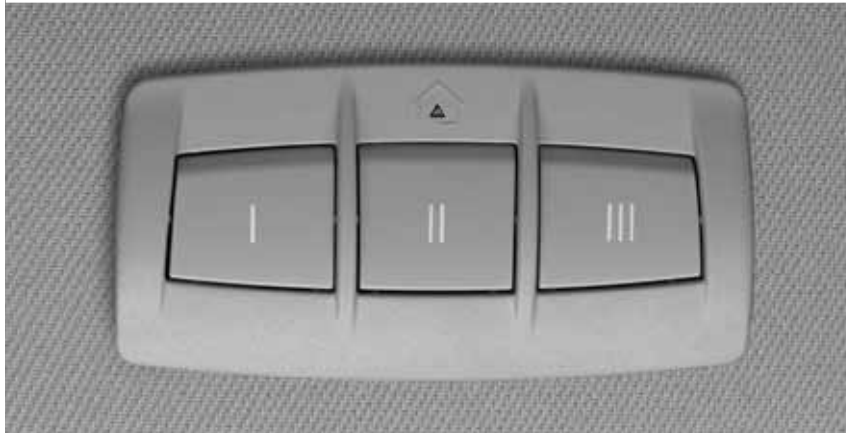

DAB

Radio stations throughout Europe are increasingly switching to the exceptional clarity of digital audio broadcasting (DAB). The Toyota DAB upgrade integrates with your car's Toyota multi-media navigation or audio system to enable DAB reception wherever it is available.

HomeLink

No more hand-held devices! HomeLink enables you to operate up to three home automation systems such as garage doors, drive gates and security lighting from a control permanently mounted inside your car.