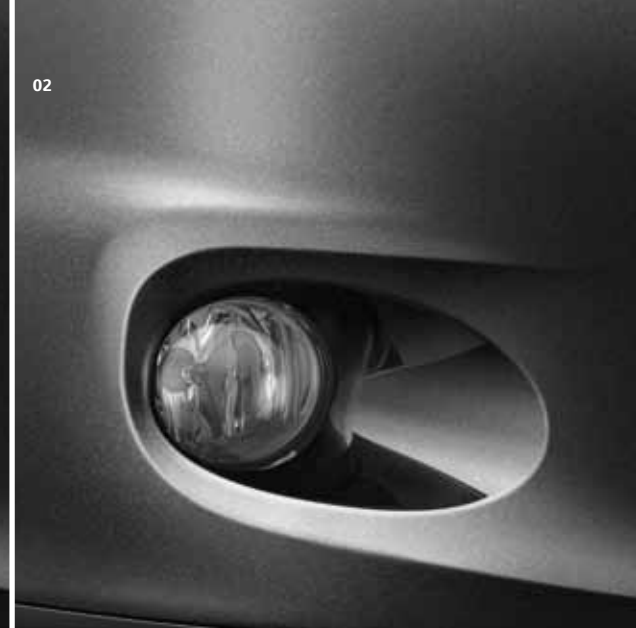

01 Chrome garnish

Chrome finish bezels to emphasise your fog lights.

02 Fog lamps

Great style with added safety for driving in bad weather.

03 Silencer

Great looks with a sporty deep bass growl.

Rear skirt

Robust aerodynamic design shaped to fit a dual exhaust pipe system.

04 Headlamp covers

Clear acrylic to guard against stone-chip damage.

05 Side mouldings

Protection against minor door panel damage. Available for three and five door models.

06 Wind deflectors

Cuts wind noise and turbulence when driving with the windows open.

07 Hood deflector

Aerodynamically designed to deflect mud and spray away from the windshield.

01

02

03