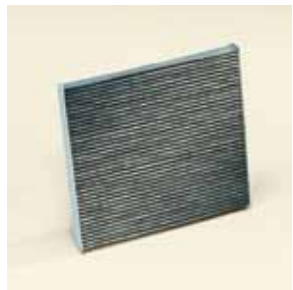

Cabin air filter

Helps prevent pollen, dust, odours and fumes entering the cabin.

Accessory range list

	Page		Page
Alloy pedals	07	Lowering springs	21
Alloy wheels	20	Luggage boxes	26
Bicycle holders	28 & 29	Modular in-car entertainment system	14
Bluetooth® complementary kit	11	Mud flaps	24
Bluetooth® hands-free system	11	Parking assist - rear camera & rear mirror viewing	17
Boat / kayak holders	27	Rear chrome garnish	05
Bumper corner protectors	05	Rear skirt	06 & 22
Bumper protection film	25	Roof racks	26
Cabin air filter	38	Roof spoiler	06
Car care	38	Rubber floor mats	05
Cargo nets	35	Scuff plates	05
Child restraint seats	37	Shift knobs	33
Chrome garnish	22	Side mouldings	23
Cool box	35	Side skirts	06
DAB	13	Silencer	22
Dog guard	35	Ski and snowboard holders	26
Door handle film	25	Ski boxes	27
Exhaust pipe finisher	05	Storage shelf	33
Floor mats	34	Sun blinds	36
Fog lamps	22	Surfboard and mast holder	27
Footwell illumination	34	TAS200 audio	13
Front mask	06	TNS410 travel kit	10
Front seat heater	33	Towing hitches	29
Front skirt	07	Toyota navigation systems	10 & 11
Headlamp covers	23	Trunk liner	05
HomeLink®	15	USB integration kit	11
Hood deflector	23	Vehicle security system	15
iPod connection cable	10	Wheels locks	21
JBL premium sound system	12	Wind deflectors	23
Leather interior	32	Winter rim wheels	21